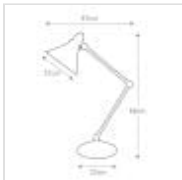

PV-TL-CPR

Provence 1 Light Table Lamp - Polished Copper

**DETAILS**

<b>BRAND</b>	Elstead Lighting
<b>FAMILY</b>	Provence
<b>SUITABLE LOCATION</b>	Interior
<b>GUARANTEE</b>	General 2 Year Guarantee
<b>FINISH</b>	Polished Copper
<b>FITTING HEIGHT</b>	660mm
<b>WIDTH</b>	223mm
<b>PROJECTION/DEPTH</b>	472mm
<b>POWER SOURCE</b>	Plug
<b>VOLTAGE</b>	220-240v 50hz
<b>MAXIMUM WATTAGE</b>	60W
<b>NUMBER OF LAMPS</b>	1
<b>SOCKET</b>	E27
<b>INTEGRATED LED</b>	No
<b>CLASS</b>	Class I
<b>BUILD MATERIALS</b>	Mild Steel
<b>DIMMABLE FITTING</b>	Compatible With Dimmable Smart Lamps
<b>PRODUCT WEIGHT</b>	2.52kg
<b>BOX DIMENSIONS</b>	97 X 23 X 23cm
<b>BOX WEIGHT</b>	2.80 Kg

**PRODUCT DETAILS**

RETIRING COLLECTION MODEL - CHECK STOCK AVAILABILITY. The Provence table lamp has vintage appeal with three adjustable knuckle joints to target the light needed on a desk or bedside unit. This portable uses a blend of steel and brass and it is finished in Polished Copper.