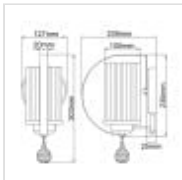

**CASSIE1**

Cassie 1 Light Wall Light - Polished Nickel Plated

DETAILS	
BRAND	Elstead Lighting
FAMILY	Cassie
SUITABLE LOCATION	Interior
GUARANTEE	General 2 Year Guarantee
FINISH	Polished Nickel Plated
FITTING HEIGHT	303mm
WIDTH	127mm
PROJECTION/DEPTH	209mm
POWER SOURCE	Mains Voltage
VOLTAGE	220-240v
MAXIMUM WATTAGE	60W
NUMBER OF LAMPS	1
SOCKET	E14
INTEGRATED LED	No
CLASS	Class I
BUILD MATERIALS	Steel
DIMMABLE FITTING	Compatible With Dimmable Lamps
PRODUCT WEIGHT	1.71kg
BOX DIMENSIONS	29 X 25 X 22cm
BOX WEIGHT	1.90 Kg

**PRODUCT DETAILS**

RETIRING COLLECTION MODEL - CHECK STOCK AVAILABILITY. The Cassie 1lt wall light is in a Polished Nickel finish with a fluted clear glass shade and is adorned with a crystal finial.

**Elstead Lighting**