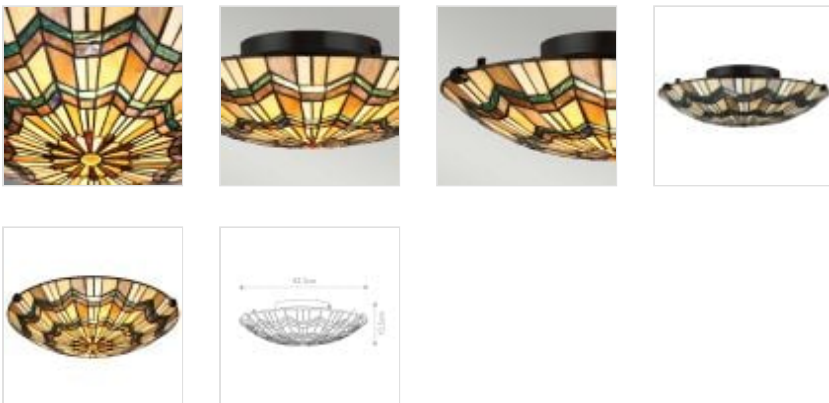

**QZ-ALCOTT-F**

Alcott 2 Light Flush - Valiant Bronze

**DETAILS**

<b>BRAND</b>	Quoizel
<b>FAMILY</b>	Alcott
<b>SUITABLE LOCATION</b>	Interior
<b>GUARANTEE</b>	General 2 Year Guarantee
<b>FINISH</b>	Valiant Bronze
<b>FITTING HEIGHT</b>	135mm
<b>WIDTH</b>	421mm
<b>PROJECTION/DEPTH</b>	421mm
<b>POWER SOURCE</b>	Mains Voltage
<b>VOLTAGE</b>	220-240v 50hz
<b>MAXIMUM WATTAGE</b>	60W
<b>NUMBER OF LAMPS</b>	2
<b>SOCKET</b>	E27
<b>INTEGRATED LED</b>	No
<b>CLASS</b>	Class I
<b>BUILD MATERIALS</b>	Steel, Art Glass
<b>DIMMABLE FITTING</b>	Compatible With Dimmable Lamps
<b>PRODUCT WEIGHT</b>	2.75kg
<b>BOX DIMENSIONS</b>	55 X 41.5 X 25cm
<b>BOX WEIGHT</b>	3.05 Kg

**PRODUCT DETAILS**

The Alcott Tiffany Flush features Mission style at its finest. The beautiful shade is artfully arranged and features a soft green striped accent. The classic base is finished in Valiant Bronze.