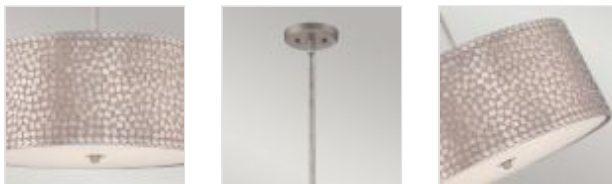

QZ-CONFETTI-P-L

Confetti 4 Light Large Pendant - Old Silver

DETAILS	
BRAND	Quoizel
FAMILY	Confetti
SUITABLE LOCATION	Interior
GUARANTEE	General 2 Year Guarantee
FINISH	Old Silver
FITTING HEIGHT	267mm
DIAMETER	559mm
MINIMUM DROP	483mm
MAXIMUM DROP	1245mm
POWER SOURCE	Mains Voltage
VOLTAGE	220-240v 50hz
MAXIMUM WATTAGE	100W
NUMBER OF LAMPS	4
SOCKET	E27
INTEGRATED LED	No
RODS SUPPLIED	Supplied With 2 X 150mm & 2 X 300mm Rods
CLASS	Class I
BUILD MATERIALS	Steel, Linen, Frosted Diffuser
DIMMABLE FITTING	Compatible With Dimmable Lamps
PRODUCT WEIGHT	9.81kg
BOX DIMENSIONS	61.5 X 61.5 X 39.5cm
BOX WEIGHT	10.90 Kg

PRODUCT DETAILS

RETIRING COLLECTION MODEL - CHECK STOCK AVAILABILITY. This collection features confetti-like metal chips encompassing an inner off-white linen shade. The Old Silver finish and frosted diffuser completes the design of this funky-chic series.