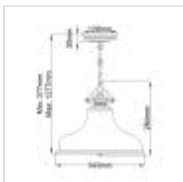

**QZ-EMERY-P-M-IS**  
**Emery 1 Light Medium Pendant - Imperial Silver**

DETAILS	
<b>BRAND</b>	Quoizel
<b>FAMILY</b>	Emery
<b>SUITABLE LOCATION</b>	Interior
<b>GUARANTEE</b>	General 2 Year Guarantee
<b>FINISH</b>	Imperial Silver
<b>FITTING HEIGHT</b>	284mm
<b>DIAMETER</b>	Ø343mm
<b>WIDTH</b>	343mm
<b>MINIMUM DROP</b>	377mm
<b>MAXIMUM DROP</b>	1277mm
<b>POWER SOURCE</b>	Mains Voltage
<b>VOLTAGE</b>	220-240v 50hz
<b>MAXIMUM WATTAGE</b>	60W
<b>NUMBER OF LAMPS</b>	1
<b>SOCKET</b>	E27
<b>INTEGRATED LED</b>	No
<b>RODS SUPPLIED</b>	2 X 300mm & 2 X 150mm Rods
<b>CLASS</b>	Class I
<b>BUILD MATERIALS</b>	Steel, Glass Diffuser
<b>DIMMABLE FITTING</b>	Compatible With Dimmable Lamps
<b>PRODUCT WEIGHT</b>	3.69kg
<b>BOX DIMENSIONS</b>	40 X 40 X 27cm
<b>BOX WEIGHT</b>	4.10 Kg