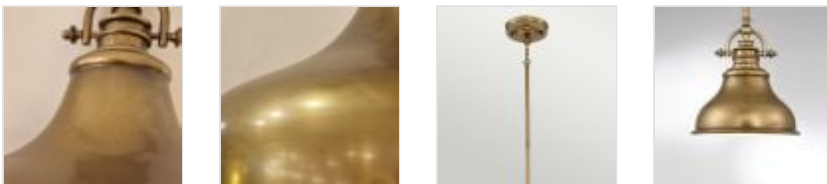

QZ-EMERY-P-S-WS**Emery 1 Light Mini Pendant - Weathered Brass**

DETAILS	
BRAND	Quoizel
FAMILY	Emery
SUITABLE LOCATION	Interior
GUARANTEE	General 2 Year Guarantee
FINISH	Weathered Brass
FITTING HEIGHT	222mm
DIAMETER	Ø203mm
WIDTH	203mm
MINIMUM DROP	345mm
MAXIMUM DROP	1259mm
POWER SOURCE	Mains Voltage
VOLTAGE	220-240v 50hz
MAXIMUM WATTAGE	60W
NUMBER OF LAMPS	1
SOCKET	E27
INTEGRATED LED	No
RODS SUPPLIED	2 X 150mm Rods And 2 X 300mm Rods
CLASS	Class I
BUILD MATERIALS	Steel, Glass Diffuser
DIMMABLE FITTING	Compatible With Dimmable Lamps
PRODUCT WEIGHT	1.08kg
BOX DIMENSIONS	23 X 21 X 21cm
BOX WEIGHT	1.20 Kg

**PRODUCT DETAILS**

Emery is a classic Americana metal pendant series which adds a nostalgic flair to any kitchen island or dinner table. The single small sized pendant is available in a Weathered Brass finish. It has an open base to the shade.