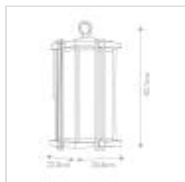

QZ-GOLDENROD2-M
 Goldenrod 1 Light Medium Wall Lantern -
 Western Bronze

DETAILS	
BRAND	Quozel
FAMILY	Goldenrod
SUITABLE LOCATION	Exterior
GUARANTEE	2 Year Anti Corrosion Guarantee
IP RATING	IP44
FINISH	Western Bronze
FITTING HEIGHT	421mm
WIDTH	206mm
PROJECTION/DEPTH	220mm
POWER SOURCE	Mains Voltage
VOLTAGE	220-240v 50hz
MAXIMUM WATTAGE	60W
NUMBER OF LAMPS	1
SOCKET	E27
INTEGRATED LED	No
CLASS	Class I
BUILD MATERIALS	Steel, Bevelled Glass
DIMMABLE FITTING	Compatible With Dimmable Lamps
PRODUCT WEIGHT	3.87kg
BOX DIMENSIONS	43 X 25 X 30cm
BOX WEIGHT	4.30 Kg