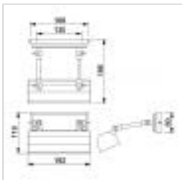

CHAWTON-PLS-AB

Chawton Small Picture Light - Aged Brass

**DETAILS**

BRAND	Elstead Lighting
FAMILY	Chawton
SUITABLE LOCATION	Interior
GUARANTEE	General 2 Year Guarantee
FINISH	Aged Brass
FITTING HEIGHT	119mm
WIDTH	182mm
PROJECTION/DEPTH	186mm
POWER SOURCE	Mains Voltage
VOLTAGE	220-240v 50hz
MAXIMUM WATTAGE	40W
NUMBER OF LAMPS	1
SOCKET	E14
INTEGRATED LED	No
CLASS	Class I
BUILD MATERIALS	Steel
DIMMABLE FITTING	Compatible With Dimmable Lamps
PRODUCT WEIGHT	0.9kg
BOX DIMENSIONS	14.5 X 32.5 X 26.5cm
BOX WEIGHT	1.00 Kg

**PRODUCT DETAILS**

Chawton picture lights are designed by Elstead Lighting and have adjustable knuckle joints to allow directional light to make the most of your precious art and family portraits. Available in small, medium and large sizes and five finishes in order to suit a wide variety of rooms.