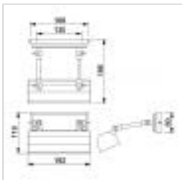

CHAWTON-PLS-PB

Chawton Small Picture Light - Polished Brass

**DETAILS**

BRAND	Elstead Lighting
FAMILY	Chawton
SUITABLE LOCATION	Interior
GUARANTEE	General 2 Year Guarantee
FINISH	Polished Brass
FITTING HEIGHT	119mm
WIDTH	182mm
PROJECTION/DEPTH	186mm
POWER SOURCE	Mains Voltage
VOLTAGE	220-240v 50hz
MAXIMUM WATTAGE	40W
NUMBER OF LAMPS	1
SOCKET	E14
INTEGRATED LED	No
CLASS	Class I
BUILD MATERIALS	Steel
DIMMABLE FITTING	Compatible With Dimmable Lamps
PRODUCT WEIGHT	0.9kg
BOX DIMENSIONS	14.5 X 32.5 X 26.5cm
BOX WEIGHT	1.00 Kg

**PRODUCT DETAILS**

Chawton picture lights are designed by Elstead Lighting and have adjustable knuckle joints to allow directional light to make the most of your precious art and family portraits. Available in small, medium and large sizes and five finishes in order to suit a wide variety of rooms.