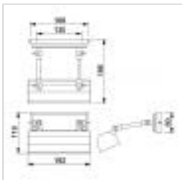

CHAWTON-PLS-PN

Chawton Small Picture Light - Polished Nickel

**DETAILS**

BRAND	Elstead Lighting
FAMILY	Chawton
SUITABLE LOCATION	Interior
GUARANTEE	General 2 Year Guarantee
FINISH	Polished Nickel
FITTING HEIGHT	119mm
WIDTH	182mm
PROJECTION/DEPTH	186mm
POWER SOURCE	Mains Voltage
VOLTAGE	220-240v 50hz
MAXIMUM WATTAGE	40W
NUMBER OF LAMPS	1
SOCKET	E14
INTEGRATED LED	No
CLASS	Class I
BUILD MATERIALS	Steel
DIMMABLE FITTING	Compatible With Dimmable Lamps
PRODUCT WEIGHT	0.9kg
BOX DIMENSIONS	14.5 X 32.5 X 26.5cm
BOX WEIGHT	1.00 Kg

**PRODUCT DETAILS**

Chawton picture lights are designed by Elstead Lighting and have adjustable knuckle joints to allow directional light to make the most of your precious art and family portraits. Available in small, medium and large sizes and five finishes in order to suit a wide variety of rooms.