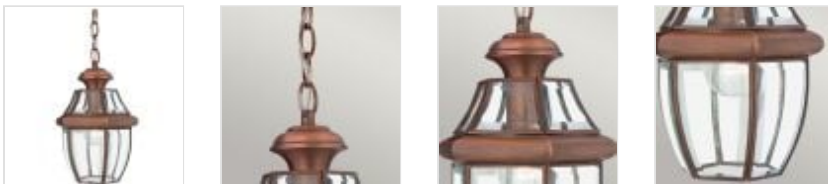

**QZ-NEWBURY8-M-AC**

Newbury 1 Light Medium Chain Lantern -  
Lacquered Aged Copper

DETAILS	
BRAND	Quoizel
FAMILY	Newbury
SUITABLE LOCATION	Exterior
GUARANTEE	General 2 Year Guarantee
IP RATING	IP23
FINISH	Lacquered Aged Copper
FITTING HEIGHT	334mm
WIDTH	208mm
MINIMUM DROP	410mm
MAXIMUM DROP	1570mm
POWER SOURCE	Mains Voltage
VOLTAGE	220-240v 50hz
MAXIMUM WATTAGE	60W
NUMBER OF LAMPS	1
SOCKET	E27
INTEGRATED LED	No
CLASS	Class I
BUILD MATERIALS	Solid Copper, Clear Bevelled Glass
DIMMABLE FITTING	Compatible With Dimmable Lamps
PRODUCT WEIGHT	2.34kg
BOX DIMENSIONS	26 X 24 X 39cm
BOX WEIGHT	2.60 Kg

**PRODUCT DETAILS**

When it comes to curb appeal, outdoor lighting plays a large part in creating a special ambiance. The classic design of the Newbury gives the outside of your home a rich elegance without looking over embellished. It's a versatile look that coordinates with most any architectural style. The Aged Copper finish, with clear bevelled glass, will age naturally over time. IP23 rated.