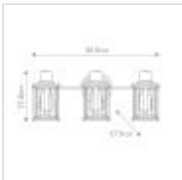

QZ-RIGGS3-BATH-WS**Riggs 3 Light Wall Light - Weathered Brass****DETAILS**

BRAND	Quoizel
FAMILY	Riggs
SUITABLE LOCATION	Interior / Bathroom
GUARANTEE	General 2 Year Guarantee
IP RATING	IP44
FINISH	Weathered Brass
FITTING HEIGHT	218mm
DIAMETER	560mm
WIDTH	560mm
PROJECTION/DEPTH	179mm
POWER SOURCE	Mains Voltage
VOLTAGE	220-240v 50hz
MAXIMUM WATTAGE	40W
NUMBER OF LAMPS	3
SOCKET	E27
INTEGRATED LED	No
CLASS	Class I
BUILD MATERIALS	Steel, Clear Ribbed Glass
DIMMABLE FITTING	Compatible With Dimmable Lamps
PRODUCT WEIGHT	2.48kg
BOX DIMENSIONS	62.5 X 23.5 X 37cm
BOX WEIGHT	3.64 Kg

**PRODUCT DETAILS**

Riggs 3Lt Wall Light, is finished in Weathered Brass, with clear ribbed glass. It has a light industrial look and is IP44 bathroom rated.

**Elstead Lighting**

Elstead Lighting
Elstead House
Mill Lane
Alton, GU34 2QJ,
United Kingdom