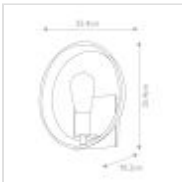

**QZ-THEATER-ROW1WT**

Theater Row 1 Light Wall Light - Western Bronze

DETAILS	
BRAND	Quoizel
FAMILY	Theater Row
SUITABLE LOCATION	Interior
GUARANTEE	General 2 Year Guarantee
FINISH	Western Bronze
FITTING HEIGHT	254mm
WIDTH	254mm
PROJECTION/DEPTH	102mm
POWER SOURCE	Mains Voltage
VOLTAGE	220-240v 50hz
MAXIMUM WATTAGE	60W
NUMBER OF LAMPS	1
SOCKET	E27
INTEGRATED LED	No
CLASS	Class I
BUILD MATERIALS	Steel
DIMMABLE FITTING	Compatible With Dimmable Lamps
PRODUCT WEIGHT	1.71kg
BOX DIMENSIONS	16 X 32 X 33cm
BOX WEIGHT	1.90 Kg

**PRODUCT DETAILS**

Theater Row is a perfect circle tooled in an elegant way unlike any other item on the market. Alongside the exposed bulbs, for which we suggest our 8W LED Edison style bulb for best effect, there is a central spotlight on the ceiling fittings. Available in two finishes; Imperial Silver and Western Bronze, Theater Row brings old New York elegance to lighting.