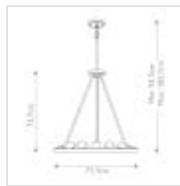

QZ-THEATER-ROW6IS

Theater Row 6 Light Chandelier - Imperial Silver

DETAILS	
BRAND	Quoizel
FAMILY	Theater Row
SUITABLE LOCATION	Interior
GUARANTEE	General 2 Year Guarantee
FINISH	Imperial Silver
FITTING HEIGHT	737mm
DIAMETER	711mm
MINIMUM DROP	937mm
MAXIMUM DROP	1837mm
POWER SOURCE	Mains Voltage
VOLTAGE	220-240v 50hz
MAXIMUM WATTAGE	60W
NUMBER OF LAMPS	6
SOCKET	E27
INTEGRATED LED	No
LED LUMENS	620Lm
LED COLOUR TEMP	3000k
RODS SUPPLIED	Supplied With 2 X 150mm And 2 X 300mm Rods
CLASS	Class I
BUILD MATERIALS	Steel
DIMMABLE FITTING	Compatible With Dimmable Lamps
PRODUCT WEIGHT	8.28kg
BOX DIMENSIONS	26 X 77 X 77cm
BOX WEIGHT	9.20 Kg

PRODUCT DETAILS

RETIRING COLLECTION MODEL - CHECK STOCK AVAILABILITY. Theater Row is a perfect circle tooled in an elegant way unlike any other item on the market.

Alongside the exposed bulbs, for which we suggest our 8W LED Edison style bulb for best effect, there is a central spotlight on the ceiling fittings. Available in two finishes; Imperial Silver and Western Bronze, Theater Row brings old New York elegance to lighting.