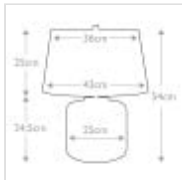

COLUMBUS-TL
Columbus 1 Light Table Lamp - Aged Verdigris with Light Grey Shade

DETAILS	
BRAND	Elstead Lighting
FAMILY	Columbus
SUITABLE LOCATION	Interior
GUARANTEE	General 2 Year Guarantee
FINISH	Aged Verdigris
FITTING HEIGHT	540mm
DIAMETER	430mm
POWER SOURCE	Plug
VOLTAGE	220-240v 50hz
MAXIMUM WATTAGE	60W
NUMBER OF LAMPS	1
SOCKET	E27
INTEGRATED LED	No
CLASS	Class I
BUILD MATERIALS	Porcelain
DIMMABLE FITTING	Compatible With Dimmable Smart Lamps
PRODUCT WEIGHT	3.6kg
BOX DIMENSIONS	30 X 30 X 55cm
BOX WEIGHT	4.00 Kg