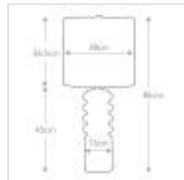

CONTOUR-TL-LIME

Contour 1 Light Table Lamp - Lime with Lime Shade

DETAILS	
BRAND	Elstead Lighting
FAMILY	Contour
SUITABLE LOCATION	Interior
GUARANTEE	General 2 Year Guarantee
FINISH	Lime
FITTING HEIGHT	850mm
DIAMETER	380mm
POWER SOURCE	Plug
VOLTAGE	220-240v 50hz
MAXIMUM WATTAGE	60W
NUMBER OF LAMPS	1
SOCKET	E27
INTEGRATED LED	No
CLASS	Class I
BUILD MATERIALS	Porcelain
DIMMABLE FITTING	Compatible With Dimmable Smart Lamps
PRODUCT WEIGHT	3.01kg
BOX DIMENSIONS	31 X 31 X 62cm
BOX WEIGHT	3.34 Kg