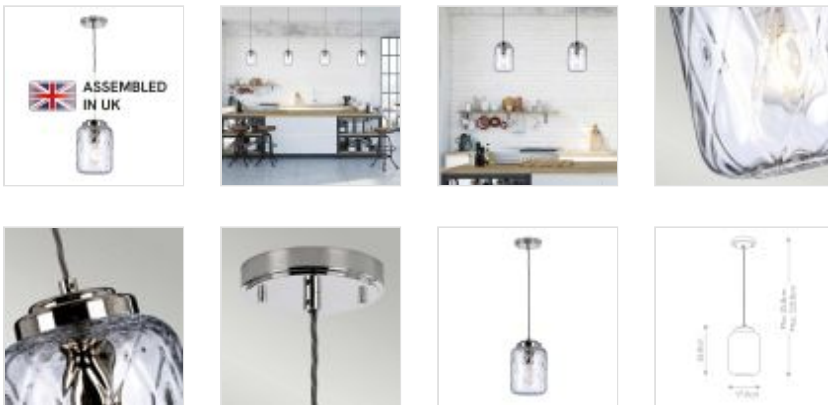

SOLA-P

Sola 1 Light Pendant - Polished Nickel, Clear Glass

DETAILS	
BRAND	Elstead Lighting
FAMILY	Sola
SUITABLE LOCATION	Interior
GUARANTEE	General 2 Year Guarantee
FINISH	Polished Nickel, Clear Glass
FITTING HEIGHT	268mm
DIAMETER	170mm
WIDTH	170mm
MINIMUM DROP	358mm
MAXIMUM DROP	2208mm
POWER SOURCE	Mains Voltage
VOLTAGE	220-240v 50hz
MAXIMUM WATTAGE	60W
NUMBER OF LAMPS	1
SOCKET	E27
INTEGRATED LED	No
CLASS	Class I
BUILD MATERIALS	Steel, Clear Glass
DIMMABLE FITTING	Compatible With Dimmable Lamps
PRODUCT WEIGHT	2.25kg
BOX DIMENSIONS	23 X 23 X 34cm
BOX WEIGHT	2.50 Kg

PRODUCT DETAILS

The elegant diamond patterned mouth-blown glass adds refined detail to this contemporary pendant. With striking polished nickel metalwork this monochrome pendant will suit most rooms and interior styles. Made in England.