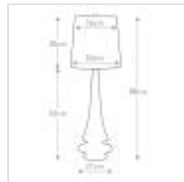

PRODUCT DETAILS

RETIRING COLLECTION MODEL - CHECK STOCK AVAILABILITY. Spin ceramic table lamp with Mid Grey Glaze and Polished Nickel accents. This portable includes a Dark Grey faux silk hard-backed shade. Made in England.