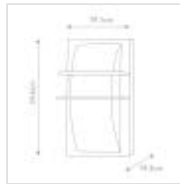

SVEN-2W

Sven 1 Light Wall Lantern - Graphite

DETAILS

BRAND	Elstead Lighting
FAMILY	Sven
SUITABLE LOCATION	Exterior
IP RATING	IP65
FINISH	Graphite
FITTING HEIGHT	346mm
WIDTH	191mm
PROJECTION/DEPTH	143mm
POWER SOURCE	Mains Voltage
VOLTAGE	220-240v 50hz
MAXIMUM WATTAGE	60W
NUMBER OF LAMPS	1
SOCKET	E27
INTEGRATED LED	No
CLASS	Class I
BUILD MATERIALS	Cast Aluminium, Polycarbonate
DIMMABLE FITTING	Compatible With Dimmable Lamps
PRODUCT WEIGHT	1.53kg
BOX DIMENSIONS	20 X 16 X 36cm
BOX WEIGHT	1.70 Kg

PRODUCT DETAILS

The Sven collection brings together a series of sleek, modern wall fittings which are die-cast from aluminium and finished in Graphite. The Sven 2-bar wall light, and the polycarbonate lens helps to maintain the minimalist appearance of each fitting. IP65 rated.

Elstead Lighting

Elstead Lighting
Elstead House
Mill Lane
Alton, GU34 2QJ,
United Kingdom

Phone

+48 124441091

Email

enquiries@elsteadlighting.com