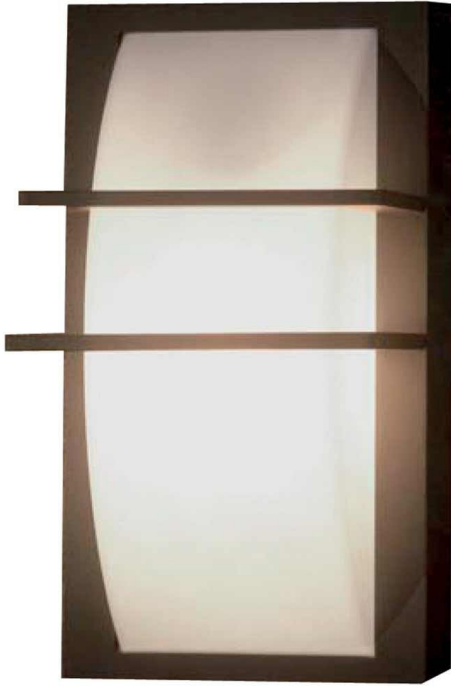

SVEN-2W**Sven 1 Light Wall Lantern - Graphite****DETAILS**

BRAND	Elstead Lighting
FAMILY	Sven
SUITABLE LOCATION	Exterior
IP RATING	IP65
FINISH	Graphite
FITTING HEIGHT	346mm
WIDTH	191mm
PROJECTION/DEPTH	143mm
POWER SOURCE	Mains Voltage
VOLTAGE	220-240v 50hz
MAXIMUM WATTAGE	60W
NUMBER OF LAMPS	1
SOCKET	E27
INTEGRATED LED	No
CLASS	Class I
BUILD MATERIALS	Cast Aluminium, Polycarbonate
DIMMABLE FITTING	Compatible With Dimmable Lamps
PRODUCT WEIGHT	1.53kg
BOX DIMENSIONS	20 X 16 X 36cm
BOX WEIGHT	1.70 Kg

**PRODUCT DETAILS**

The Sven collection brings together a series of sleek, modern wall fittings which are die-cast from aluminium and finished in Graphite. The Sven 2-bar wall light, and the polycarbonate lens helps to maintain the minimalist appearance of each fitting. IP65 rated.