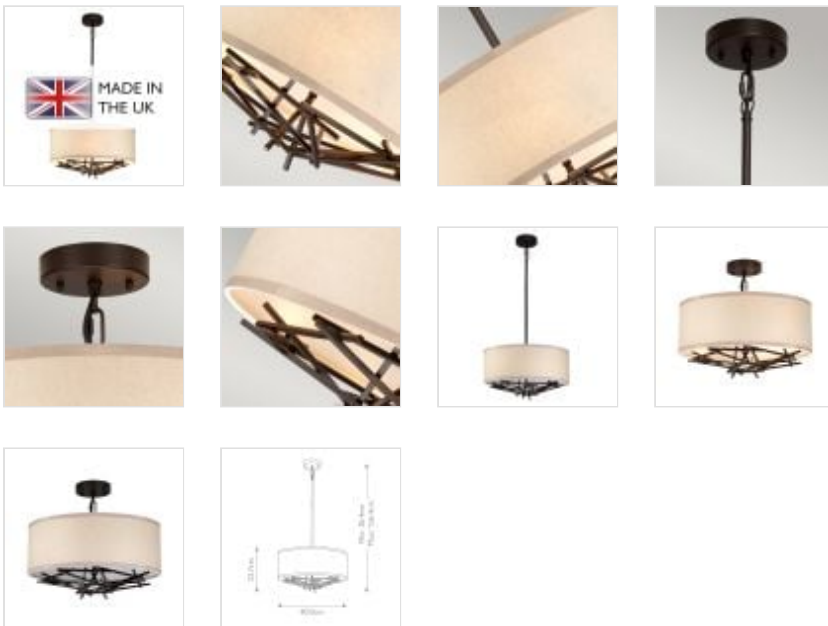

TAIKO-3P
Taiko 3 Light Pendant - Olde Bronze

DETAILS	
BRAND	Elstead Lighting
FAMILY	Taiko
SUITABLE LOCATION	Interior
GUARANTEE	General 2 Year Guarantee
FINISH	Olde Bronze
FITTING HEIGHT	237mm
DIAMETER	400mm
WIDTH	400mm
MINIMUM DROP	364mm
MAXIMUM DROP	1264mm
POWER SOURCE	Mains Voltage
VOLTAGE	220-240v 50hz
MAXIMUM WATTAGE	60W
NUMBER OF LAMPS	3
SOCKET	E27
INTEGRATED LED	No
RODS SUPPLIED	2 X 300mm And 2 X 150mm Rods
CLASS	Class I
BUILD MATERIALS	Steel, Beige Linen Shade
DIMMABLE FITTING	Compatible With Dimmable Lamps
PRODUCT WEIGHT	6.48kg
BOX DIMENSIONS	46 X 46 X 61cm
BOX WEIGHT	7.20 Kg

PRODUCT DETAILS

The standout detail of the UK made Taiko is its unique metal cluster. This handsome visual motif, an artistically arranged gathering of intricate elements, creates a visual excitement and energy, cleverly balanced by a crisp neutral linen shade. Made in England.