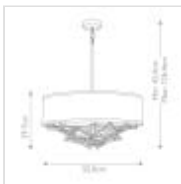

PRODUCT DETAILS

The standout detail of the UK made Taiko is its unique metal cluster. This handsome visual motif, an artistically arranged gathering of intricate elements, creates a visual excitement and energy, cleverly balanced by a crisp neutral linen shade. Made in England.