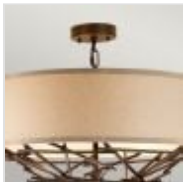

TAIKO-4P

Taiko 4 Light Pendant - Olde Bronze

**DETAILS**

BRAND	Elstead Lighting
FAMILY	Taiko
SUITABLE LOCATION	Interior
GUARANTEE	General 2 Year Guarantee
FINISH	Olde Bronze
FITTING HEIGHT	297mm
DIAMETER	550mm
WIDTH	550mm
MINIMUM DROP	424mm
MAXIMUM DROP	1324mm
POWER SOURCE	Mains Voltage
VOLTAGE	220-240v 50hz
MAXIMUM WATTAGE	60W
NUMBER OF LAMPS	4
SOCKET	E27
INTEGRATED LED	No
RODS SUPPLIED	2 X 300mm And 2 X 150mm Rods
CLASS	Class I
BUILD MATERIALS	Steel, Beige Linen Shade
DIMMABLE FITTING	Compatible With Dimmable Lamps
PRODUCT WEIGHT	10.62kg
BOX DIMENSIONS	61 X 61 X 64cm
BOX WEIGHT	11.80 Kg

**PRODUCT DETAILS**

The standout detail of the UK made Taiko is its unique metal cluster. This handsome visual motif, an artistically arranged gathering of intricate elements, creates a visual excitement and energy, cleverly balanced by a crisp neutral linen shade. Made in England.