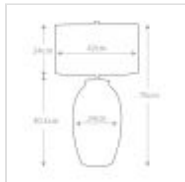

VICTOR-LRG-TL-CR
Victor 1 Light Large Table Lamp - Cream

DETAILS	
BRAND	Elstead Lighting
FAMILY	Victor
SUITABLE LOCATION	Interior
GUARANTEE	General 2 Year Guarantee
FINISH	Cream
FITTING HEIGHT	700mm
DIAMETER	420mm
WIDTH	420mm
POWER SOURCE	Plug
VOLTAGE	220-240v 50hz
MAXIMUM WATTAGE	60W
NUMBER OF LAMPS	1
SOCKET	E27
INTEGRATED LED	No
CLASS	Class I
BUILD MATERIALS	Porcelain
SHADE MATERIAL	Faux Silk With Gold Card Lining
DIMMABLE FITTING	Compatible With Dimmable Smart Lamps
PRODUCT WEIGHT	5.9kg
BOX DIMENSIONS	44 X 44 X 72cm
BOX WEIGHT	6.55 Kg