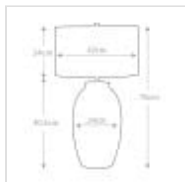

VICTOR-LRG-TL-RD

Victor 1 Light Large Table Lamp - Red

DETAILS	
BRAND	Elstead Lighting
FAMILY	Victor
SUITABLE LOCATION	Interior
GUARANTEE	General 2 Year Guarantee
FINISH	Red
FITTING HEIGHT	700mm
DIAMETER	420mm
WIDTH	420mm
POWER SOURCE	Plug
VOLTAGE	220-240v 50hz
MAXIMUM WATTAGE	60W
NUMBER OF LAMPS	1
SOCKET	E27
INTEGRATED LED	No
CLASS	Class I
BUILD MATERIALS	Porcelain
SHADE MATERIAL	Faux Silk Hard-Backed
DIMMABLE FITTING	Compatible With Dimmable Smart Lamps
PRODUCT WEIGHT	4.77kg
BOX DIMENSIONS	44 X 44 X 72cm
BOX WEIGHT	5.30 Kg