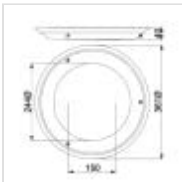

WELLAND-F-AB

Welland 1 Light Flush - Aged Brass

**DETAILS**

BRAND	Elstead Lighting
FAMILY	Welland
SUITABLE LOCATION	Interior / Bathroom
GUARANTEE	General 2 Year Guarantee
IP RATING	IP54
FINISH	Aged Brass
FITTING HEIGHT	40mm
DIAMETER	361mm
WIDTH	361mm
POWER SOURCE	Mains Voltage
VOLTAGE	220-240v 50hz
MAXIMUM WATTAGE	25W
NUMBER OF LAMPS	1
SOCKET	Integrated LED
INTEGRATED LED	Yes
LED LUMENS	2250Lm
LED COLOUR TEMP	3000k
CLASS	Class III
BUILD MATERIALS	Steel, Polycarbonate
DIMMABLE FITTING	Not Dimmable
PRODUCT WEIGHT	1.31kg
BOX DIMENSIONS	6.5 X 37 X 37cm
BOX WEIGHT	1.45 Kg

**PRODUCT DETAILS**

The Welland flush has an ultra-flat profile. It is IP54 rated and ideal for low ceiling bathrooms and corridors. Fitted with a high quality integrated LED module, Welland is available in two sizes of differing lumen output. It is constructed in mild steel and available in Polished Chrome, Polished Brass and Aged Brass to suit both traditional and contemporary rooms