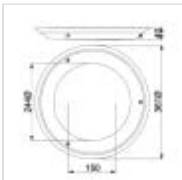

WELLAND-F-PB

Welland 1 Light Flush - Polished Brass

**DETAILS**

BRAND	Elstead Lighting
FAMILY	Welland
SUITABLE LOCATION	Interior / Bathroom
GUARANTEE	General 2 Year Guarantee
IP RATING	IP54
FINISH	Polished Brass
FITTING HEIGHT	40mm
DIAMETER	361mm
WIDTH	361mm
POWER SOURCE	Mains Voltage
VOLTAGE	220-240v 50hz
MAXIMUM WATTAGE	25W
NUMBER OF LAMPS	1
SOCKET	Integrated LED
INTEGRATED LED	Yes
LED LUMENS	2250Lm
LED COLOUR TEMP	3000k
CLASS	Class III
BUILD MATERIALS	Steel, Polycarbonate
DIMMABLE FITTING	Not Dimmable
PRODUCT WEIGHT	1.31kg
BOX DIMENSIONS	6.5 X 37 X 37cm
BOX WEIGHT	1.45 Kg

**PRODUCT DETAILS**

The Welland flush has an ultra-flat profile. It is IP54 rated and ideal for low ceiling bathrooms and corridors. Fitted with a high quality integrated LED module, Welland is available in two sizes of differing lumen output. It is constructed in mild steel and available in Polished Chrome, Polished Brass and Aged Brass to suit both traditional and contemporary rooms.