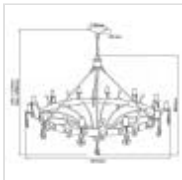

**WINDSOR12-GOLD**

Windsor 12 Light Chandelier - Gold Patina

**DETAILS**

<b>BRAND</b>	Elstead Lighting
<b>FAMILY</b>	Windsor
<b>SUITABLE LOCATION</b>	Interior
<b>GUARANTEE</b>	General 2 Year Guarantee
<b>FINISH</b>	Gold Patina
<b>FITTING HEIGHT</b>	890mm
<b>DIAMETER</b>	1214mm
<b>WIDTH</b>	1214mm
<b>MINIMUM DROP</b>	1121mm
<b>MAXIMUM DROP</b>	4082mm
<b>POWER SOURCE</b>	Mains Voltage
<b>VOLTAGE</b>	220-240v 50hz
<b>MAXIMUM WATTAGE</b>	60W
<b>NUMBER OF LAMPS</b>	12
<b>SOCKET</b>	E14
<b>INTEGRATED LED</b>	No
<b>CLASS</b>	Class I
<b>BUILD MATERIALS</b>	Steel, K9 Cut Glass
<b>DIMMABLE FITTING</b>	Compatible With Dimmable Lamps
<b>PRODUCT WEIGHT</b>	16.92kg
<b>BOX DIMENSIONS</b>	121 X 48 X 120cm
<b>BOX WEIGHT</b>	18.80 Kg

**PRODUCT DETAILS**

The Windsor collection designed by Elstead Lighting is inspired from royal symbols within our English heritage. This "crown" shaped chandelier is hand crafted in our UK factory. The Windsor collection is available in a Gold Patina with crystals adornments for a more luxurious feel. Made in England.