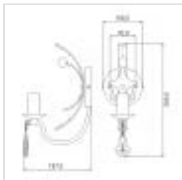

PRODUCT DETAILS

The Windsor collection designed by Elstead Lighting is inspired from royal symbols within our English heritage. This "crown" shaped chandelier is hand crafted in our UK factory. The Windsor collection is available in a Gold Patina with crystals adornments for a more luxurious feel. Made in England.