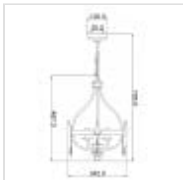

WINDSOR4-GOLD
Windsor 4 Light Pendant - Gold Patina

DETAILS	
BRAND	Elstead Lighting
FAMILY	Windsor
SUITABLE LOCATION	Interior
GUARANTEE	General 2 Year Guarantee
FINISH	Gold Patina
FITTING HEIGHT	508mm
DIAMETER	352mm
WIDTH	352mm
MINIMUM DROP	652mm
MAXIMUM DROP	2156mm
POWER SOURCE	Mains Voltage
VOLTAGE	220-240v 50hz
MAXIMUM WATTAGE	60W
NUMBER OF LAMPS	4
SOCKET	E14
INTEGRATED LED	No
CLASS	Class I
BUILD MATERIALS	Steel, K9 Cut Glass
DIMMABLE FITTING	Compatible With Dimmable Lamps
PRODUCT WEIGHT	5.36kg
BOX DIMENSIONS	38 X 37 X 56cm
BOX WEIGHT	5.95 Kg