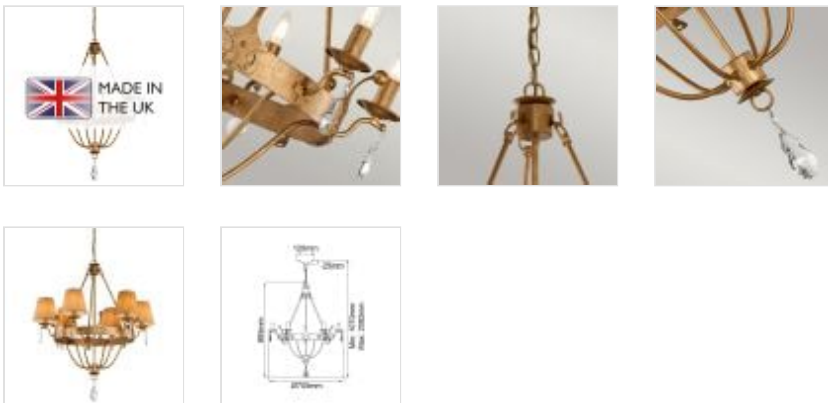

WINDSOR6-GOLD
Windsor 6 Light Chandelier - Gold Patina

DETAILS	
BRAND	Elstead Lighting
FAMILY	Windsor
SUITABLE LOCATION	Interior
GUARANTEE	General 2 Year Guarantee
FINISH	Gold Patina
FITTING HEIGHT	885mm
DIAMETER	705mm
WIDTH	705mm
MINIMUM DROP	1070mm
MAXIMUM DROP	2582mm
POWER SOURCE	Mains Voltage
VOLTAGE	220-240v 50hz
MAXIMUM WATTAGE	60W
NUMBER OF LAMPS	6
SOCKET	E14
INTEGRATED LED	No
CLASS	Class I
BUILD MATERIALS	Steel, K9 Cut Glass
DIMMABLE FITTING	Compatible With Dimmable Lamps
PRODUCT WEIGHT	10.89kg
BOX DIMENSIONS	44 X 73 X 73cm
BOX WEIGHT	12.10 Kg

PRODUCT DETAILS

The Windsor collection designed by Elstead Lighting is inspired from royal symbols within our English heritage. This “crown” shaped chandelier is hand crafted in our UK factory. The Windsor collection is available in a Gold Patina with crystals adornments for a more luxurious feel. Made in England.