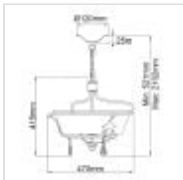

**WINDSOR-SF-GOLD**  
Windsor 3 Light Semi-Flush - Gold Patina

DETAILS	
BRAND	Elstead Lighting
FAMILY	Windsor
SUITABLE LOCATION	Interior
GUARANTEE	General 2 Year Guarantee
FINISH	Gold Patina
FITTING HEIGHT	415mm
DIAMETER	470mm
WIDTH	470mm
MINIMUM DROP	521mm
MAXIMUM DROP	2102mm
POWER SOURCE	Mains Voltage
VOLTAGE	220-240v 50hz
MAXIMUM WATTAGE	60W
NUMBER OF LAMPS	3
SOCKET	E27
INTEGRATED LED	No
CLASS	Class I
BUILD MATERIALS	Steel, Frosted Glass, K9 Cut Glass
DIMMABLE FITTING	Compatible With Dimmable Lamps
PRODUCT WEIGHT	7.92kg
BOX DIMENSIONS	53 X 53 X 63cm
BOX WEIGHT	8.80 Kg