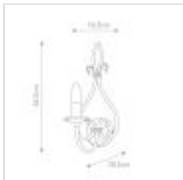

WM1
Windermere 1 Light Wall Light - Rust / Gold

DETAILS	
BRAND	Elstead Lighting
FAMILY	Windermere
SUITABLE LOCATION	Interior
GUARANTEE	General 2 Year Guarantee
FINISH	Rust/Gold
FITTING HEIGHT	365mm
WIDTH	165mm
PROJECTION/DEPTH	185mm
POWER SOURCE	Mains Voltage
VOLTAGE	220-240v 50hz
MAXIMUM WATTAGE	60W
NUMBER OF LAMPS	1
SOCKET	E14
INTEGRATED LED	No
CLASS	Class I
BUILD MATERIALS	Steel
DIMMABLE FITTING	Compatible With Dimmable Lamps
PRODUCT WEIGHT	1.08kg
BOX DIMENSIONS	42 X 21 X 23cm
BOX WEIGHT	1.20 Kg

PRODUCT DETAILS

Windermere is a range that encapsulates our tradition in wrought iron. Each fitting is made in the UK and built to stand the test of time and styled with tradition and rustic simplicity in mind. Available in a hand finished Rust/Gold Patina. Made in England.