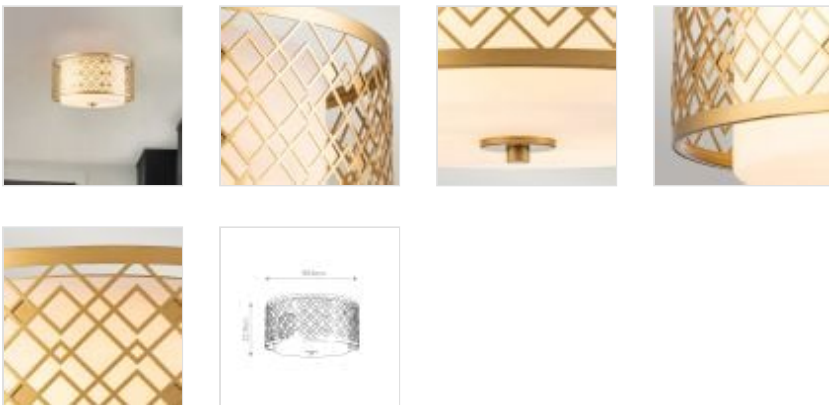

**ZIGGY-F-M-LG**

Ziggy 2lt Medium Flush - Lacquered Gold

DETAILS	
BRAND	Elstead Lighting
FAMILY	Ziggy
SUITABLE LOCATION	Interior
GUARANTEE	General 2 Year Guarantee
FINISH	Lacquered Gold
FITTING HEIGHT	229mm
WIDTH	406mm
POWER SOURCE	Mains Voltage
VOLTAGE	220-240v 50hz
MAXIMUM WATTAGE	60W
NUMBER OF LAMPS	2
SOCKET	E27
INTEGRATED LED	No
CLASS	Class I
BUILD MATERIALS	Steel, Glass
DIMMABLE FITTING	Compatible With Dimmable Lamps
PRODUCT WEIGHT	5.5kg
BOX DIMENSIONS	84 X 48 X 31.5 Cm
BOX WEIGHT	7.00 Kg

**PRODUCT DETAILS**

The Ziggy 2 light Flush has a white opal glass inner shade with a contemporary steel decorative outer shade in a Lacquered gold finish.

**Elstead Lighting**

Elstead Lighting  
Elstead House  
Mill Lane  
Alton, GU34 2QJ,  
United Kingdom