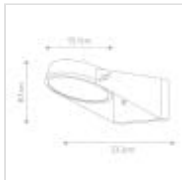

ZOLA

Zola LED Wall Lantern - Grey

DETAILS	
BRAND	Elstead Lighting
FAMILY	Zola
SUITABLE LOCATION	Exterior
GUARANTEE	15 Year Anti Corrosion Guarantee
IP RATING	IP44
FINISH	Grey
FITTING HEIGHT	81mm
WIDTH	151mm
PROJECTION/DEPTH	232mm
POWER SOURCE	Mains Voltage
VOLTAGE	220-240v 50hz
MAXIMUM WATTAGE	16.5W
NUMBER OF LAMPS	1
SOCKET	Integrated LED
INTEGRATED LED	Yes
LED LUMENS	1500Lm
LED COLOUR TEMP	3000k
CLASS	Class I
BUILD MATERIALS	304 Stainless Steel, Glass
DIMMABLE FITTING	No
PRODUCT WEIGHT	1.8kg
BOX DIMENSIONS	24.5 X 14 X 8.5cm
BOX WEIGHT	2.00 Kg

PRODUCT DETAILS

Zola is modern and minimalistic wall lantern that is IP44 rated. It has a 16.5W integrated LED light source that gives 1500 Lumens of light. The body is made of 304 grade stainless steel and is finished in Grey paint. The head is adjustable to direct the light in the favoured direction. Part of the Elstead Coastal Collection with a 15 year guarantee.