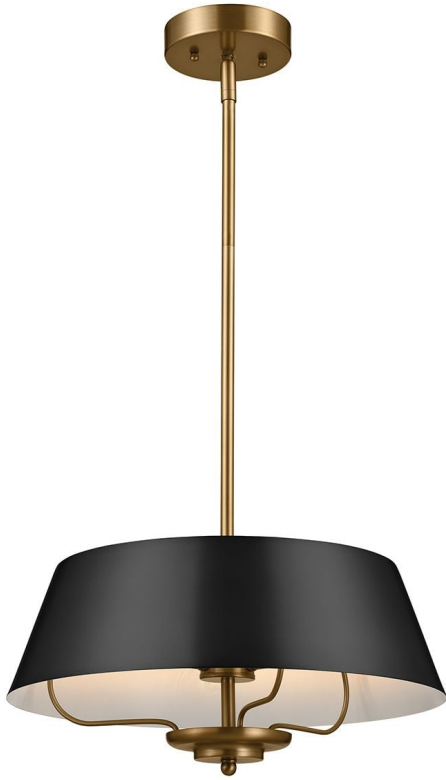

KL-LUELLA-3P-BKB

Luella 3lt Duo-Mount Pendant - Black & Brass

DETAILS

BRAND	Kichler
FAMILY	Luella
SUITABLE LOCATION	Interior
GUARANTEE	General 2 Year Guarantee
FINISH	Black & Brass
FITTING HEIGHT	210mm
DIAMETER	406mm
MINIMUM DROP	230mm
MAXIMUM DROP	1144mm
POWER SOURCE	Mains Voltage
VOLTAGE	220-240v 50hz
MAXIMUM WATTAGE	40W
NUMBER OF LAMPS	3
SOCKET	E14
INTEGRATED LED	No
RODS SUPPLIED	2 X 152mm & 2 X 304mm Rods
CLASS	Class I
BUILD MATERIALS	Steel
SHADE MATERIAL	Steel
DIMMABLE FITTING	Compatible With Dimmable Lamps
PRODUCT WEIGHT	2.2kg
BOX DIMENSIONS	45.5 X 45.5 X 27.5cm
BOX WEIGHT	3.30 Kg

PRODUCT DETAILS

The Luella collection is delicate elegance. Inspired by decorative elements found on early twentieth century lighting, Luella is refined simplicity and timeless grace. Finish options include either fully finished in warm Brushed Natural Brass, or with the sleek metal shade finished in striking Black. Easily convert Luella from semi flush to pendant with the included stem.