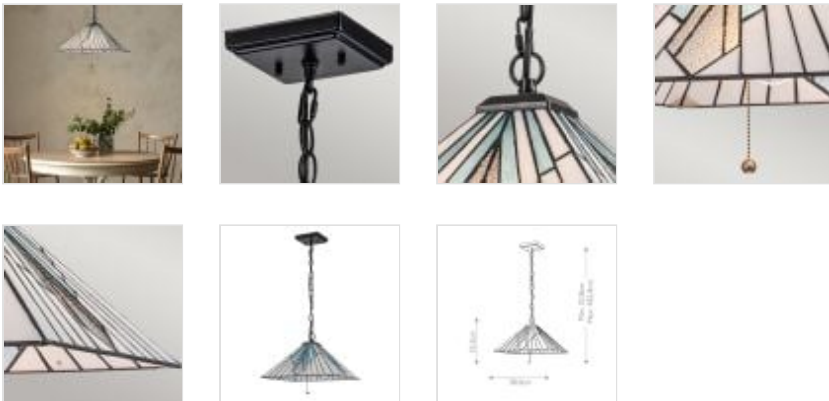

TF-ALDERLEY-P

Alderley 1lt Pendant - Vintage Bronze

**DETAILS**

BRAND	Elstead Lighting
FAMILY	Alderley
SUITABLE LOCATION	Interior
GUARANTEE	General 2 Year Guarantee
FINISH	Vintage Bronze
FITTING HEIGHT	233mm
DIAMETER	380mm
PROJECTION/DEPTH	380mm
MINIMUM DROP	328mm
MAXIMUM DROP	1828mm
POWER SOURCE	Mains Voltage
VOLTAGE	220-240v 50hz
MAXIMUM WATTAGE	60W
NUMBER OF LAMPS	1
SOCKET	E27
INTEGRATED LED	No
CLASS	Class I
BUILD MATERIALS	Steel, Art Glass
SHADE MATERIAL	Art Glass
DIMMABLE FITTING	Compatible With Dimmable Lamps
PRODUCT WEIGHT	2.8kg
BOX DIMENSIONS	45 X 45 X 27,5cm
BOX WEIGHT	3.80 Kg

**PRODUCT DETAILS**

Bringing a modern simplicity to Tiffany Style art glass lighting, the Alderley family is characterised by precise straight lines and a refined colour palette. When lit, the blue panels take on a gorgeous aqua tone and the textured panels simply sparkle. The metal components in these products are finished with a rich Vintage Bronze and feature classic art deco styling. This model features has a pull cord to switch on and off.