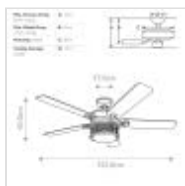

KLF-AHRENDALE-60-AVI

Ahrendale - 60in / 152cm Fan - Anvil Iron

DETAILS

BRAND	Kichler
SUITABLE LOCATION	Exterior
GUARANTEE	Limited Lifetime
IP RATING	IP44
FAN MOTOR SIZE	188mm X 20mm
FAN MOTOR TYPE	AC
FAN SPEEDS	3 Forward Speeds, Reverse & Motor Off
DOWNROD INCLUDED	1 X 114mm
BOX WEIGHT	16.10 Kg
FAN NOISE DBA	36.2

PRODUCT DETAILS

This 60 inch ceiling fan has the Anvil Iron Finish and an anvil mesh shade to add a timeworn charm over seating areas, in game rooms or anywhere you want a touch of industrial-inspired style.