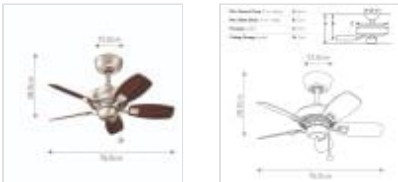

KLF-CANFIELD-30-BN

Canfield - 30in / 76cm Fan - Brushed Nickel

**DETAILS**

| | |
|--------------------------|-------------------------------------|
| BRAND | Kichler |
| SUITABLE LOCATION | Interior |
| GUARANTEE | Limited Lifetime |
| IP RATING | IP20 |
| FAN MOTOR SIZE | 153mm X 17mm |
| FAN MOTOR TYPE | AC |
| FAN SPEEDS | 3 Forward Speeds And Manual Reverse |
| DOWNROD INCLUDED | 1 X 152mm |
| BOX WEIGHT | 7.50 Kg |
| FAN NOISE DBA | 46.6 |

**PRODUCT DETAILS**

The petite Canfield ceiling fan has transitional appeal, partnering a traditional shape with a modern Brushed Nickel housing. The UV coated blades offer a Walnut or Cherry finish to suit a variety of small spaces in the home. Canfield can be used in rooms with large openings to the outdoors, where humidity will likely affect this area.