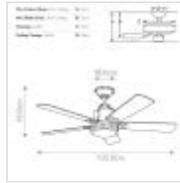

PRODUCT DETAILS

You'll love the vintage industrial feel that Colerne brings to a space. Wood-tone blades create the look of rustic wood, while metal accents deliver a style that's equally at home in farmhouse or modern settings. Integrated, dimmable LED downlighting allows you to fill a space with just the right amount of light.