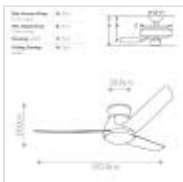

KLF-ERIS-60-BN

Eris - 60in / 152cm Fan - Brushed Nickel

**DETAILS**

| | |
|--------------------------|---------------------------------------|
| BRAND | Kichler |
| SUITABLE LOCATION | Exterior |
| GUARANTEE | Limited Lifetime |
| IP RATING | IP44 |
| FAN MOTOR SIZE | 188mm X 20mm |
| FAN MOTOR TYPE | AC |
| FAN SPEEDS | 3 Forward Speeds, Reverse & Motor Off |
| DOWNROD INCLUDED | Not Available |
| BOX WEIGHT | 13.00 Kg |
| FAN NOISE DBA | 35.6 |

**PRODUCT DETAILS**

Designed to nestle cleanly against the ceiling while still delivering a generous amount of airflow, Eris marries performance with style. Use inside or out – the sleek design, wet rating and 1,500-lumen dimmable light output bring room-filling light to a variety of gathering spaces, including open-air patios or decks.