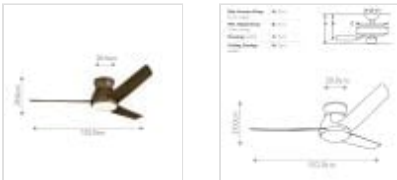

**KLF-ERIS-60-WN**  
Eris - 60in / 152cm Fan - Walnut

DETAILS	
<b>BRAND</b>	Kichler
<b>SUITABLE LOCATION</b>	Exterior
<b>GUARANTEE</b>	Limited Lifetime
<b>IP RATING</b>	IP44
<b>FAN MOTOR SIZE</b>	188mm X 20mm
<b>FAN MOTOR TYPE</b>	AC
<b>FAN SPEEDS</b>	3 Forward Speeds, Reverse & Motor Off
<b>DOWNROD INCLUDED</b>	Not Available
<b>BOX WEIGHT</b>	13.00 Kg
<b>FAN NOISE DBA</b>	36.2

**PRODUCT DETAILS**

Designed to nestle cleanly against the ceiling while still delivering a generous amount of airflow, Eris marries performance with style. Use inside or out – the sleek design, wet rating and 1,500-lumen dimmable light output bring room-filling light to a variety of gathering spaces, including open-air patios or decks.