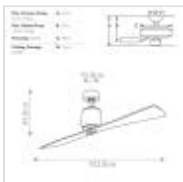

KLF-FERRON-60-BB

Ferron - 60in / 152cm Fan - Oil Brushed Bronze

DETAILS

BRAND	Kichler
SUITABLE LOCATION	Interior
GUARANTEE	Limited Lifetime
IP RATING	IP20
FAN MOTOR SIZE	125
FAN MOTOR TYPE	DC
FAN SPEEDS	6 Forward Speeds, Reverse & Motor Off
DOWNROD INCLUDED	1 X 152mm
BOX WEIGHT	8.78 Kg
FAN NOISE DBA	38.6

PRODUCT DETAILS

As sleek and aerodynamic as a high-tech propeller, Ferron employs pure physics to create robust amounts of air. The streamlined motor housing and contoured blades work together to fill a room with style and comfort.