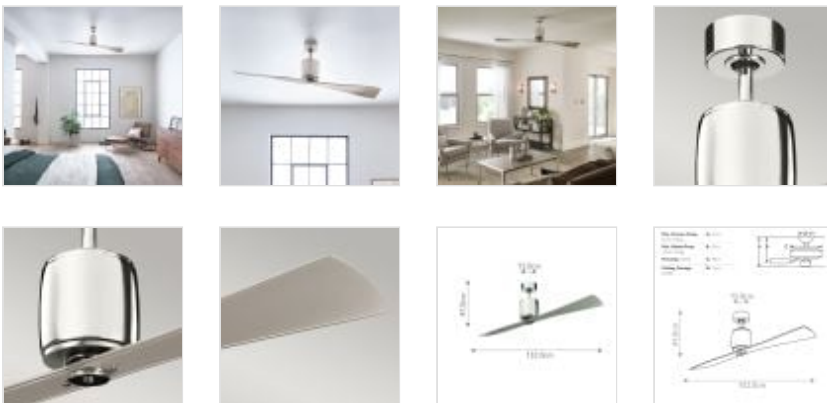

KLF-FERRON-60-PN

Ferron - 60in / 152cm Fan - Polished Nickel

DETAILS

BRAND	Kichler
SUITABLE LOCATION	Interior
GUARANTEE	Limited Lifetime
IP RATING	IP20
FAN MOTOR SIZE	125
FAN MOTOR TYPE	DC
FAN SPEEDS	6 Forward Speeds, Reverse & Motor Off
DOWNROD INCLUDED	1 X 152mm
BOX WEIGHT	8.78 Kg
FAN NOISE DBA	38.6

**PRODUCT DETAILS**

As sleek and aerodynamic as a high-tech propeller, Ferron employs pure physics to create robust amounts of air. The streamlined motor housing and contoured blades work together to fill a room with style and comfort.