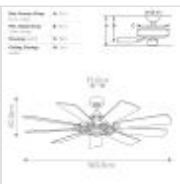

KLF-GENTRY-65-WZ

Gentry - 65in / 165cm Fan - Weathered Zinc

DETAILS

BRAND	Kichler
SUITABLE LOCATION	Interior
GUARANTEE	Limited Lifetime
IP RATING	IP20
FAN MOTOR SIZE	DC-165NL
FAN MOTOR TYPE	DC
FAN SPEEDS	6 Forward Speeds, Reverse & Motor Off
DOWNROD INCLUDED	1 X 152mm
BOX WEIGHT	17.09 Kg
FAN NOISE DBA	47

PRODUCT DETAILS

Massive in scale and size, Gentry knows how to make an impact – both visually and with impressive airflow. The nine-blade design creates a stunning visual effect on or off. Your choice of industrial era-inspired finish combinations provide styles that fit with modern, classic or rustic settings. The dimmable LED light source supplies terrific ambient light.

Elstead Lighting

Elstead Lighting
Elstead House
Mill Lane
Alton, GU34 2QJ,
United Kingdom

Phone

+48 124441091

Email

enquiries@elsteadlighting.com