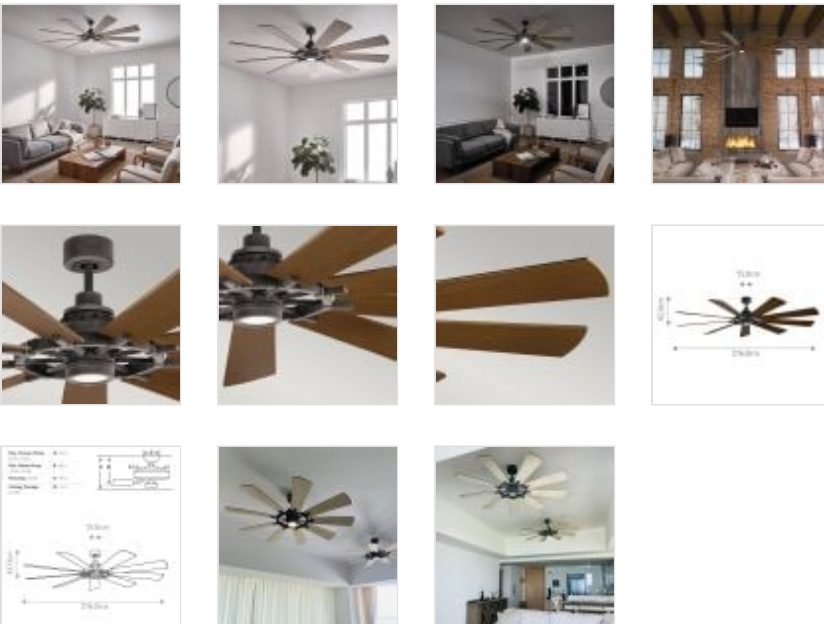

KLF-GENTRY-85-WZ

Gentry XL - 85in / 216cm Fan - Weathered Zinc

**DETAILS**

| | |
|--------------------------|---------------------------------------|
| BRAND | Kichler |
| SUITABLE LOCATION | Interior |
| GUARANTEE | Limited Lifetime |
| IP RATING | IP20 |
| FAN MOTOR SIZE | DC-165NL |
| FAN MOTOR TYPE | DC |
| FAN SPEEDS | 6 Forward Speeds, Reverse & Motor Off |
| DOWNROD INCLUDED | 1 X 152mm |
| BOX WEIGHT | 21.69 Kg |
| FAN NOISE DBA | 39.9 |

**PRODUCT DETAILS**

Massive in scale and size, Gentry knows how to make an impact – both visually and with impressive airflow. The nine-blade design creates a stunning visual effect on or off. Your choice of industrial era-inspired finish combinations provide styles that fit with modern, classic or rustic settings. The dimmable LED light source supplies terrific ambient light.