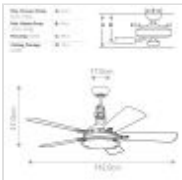

**KLF-HATTERAS-BAY-56-BAB**

Hatteras Bay - 56in / 142cm Fan - Burnished  
Antique Brass

**DETAILS**

<b>BRAND</b>	Kichler
<b>SUITABLE LOCATION</b>	Exterior
<b>GUARANTEE</b>	Limited Lifetime
<b>IP RATING</b>	IP20
<b>FAN MOTOR SIZE</b>	172mm X 20mm
<b>FAN MOTOR TYPE</b>	AC
<b>FAN SPEEDS</b>	3 Forward Speeds, Reverse & Motor Off
<b>DOWNROD INCLUDED</b>	1 X 305mm
<b>BOX WEIGHT</b>	16.79 Kg
<b>FAN NOISE DBA</b>	47.1

**PRODUCT DETAILS**

The 56 inch Hatteras Bay ceiling fan has charming industrial-style details on its Burnished Antique Brass housing, including visible bolts and screws, as well as an era-accurate Fresnel glass shade. This throw-back design is complete with reversible blades offering an option of beautiful Poplar Burl or Elm Burl finishes.