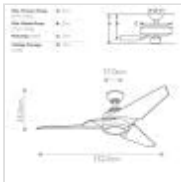

PRODUCT DETAILS

The Japanese art of origami is known for turning a flat plane into a sculpture. Jade's intricately engineered folds work in harmony to move air effectively.