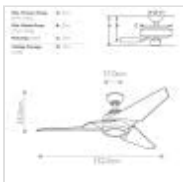

PRODUCT DETAILS

The Japanese art of origami is known for turning a flat plane into a sculpture. Jade's intricately engineered folds work in harmony to move air effectively.