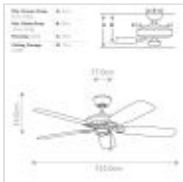

**KLF-KEVLAR-60-WHT**

Kevlar - 60in / 152cm Fan - Matte White

DETAILS	
<b>BRAND</b>	Kichler
<b>SUITABLE LOCATION</b>	Exterior
<b>GUARANTEE</b>	Limited Lifetime
<b>IP RATING</b>	IP44
<b>FAN MOTOR SIZE</b>	188mm X 25mm
<b>FAN MOTOR TYPE</b>	AC
<b>FAN SPEEDS</b>	3 Forward Speeds And Manual Reverse
<b>DOWNROD INCLUDED</b>	1 X 114mm
<b>BOX WEIGHT</b>	14.22 Kg
<b>FAN NOISE DBA</b>	50.8

**PRODUCT DETAILS**

The 60 inch Kevlar ceiling fan is IP44 rated and is an ideal choice for larger outdoor porches and patios. Smart detailing on the motor housing increases the stylish appeal. It is made of a composite material that is corrosion-resistant to withstand harsh outdoor elements such as extreme heat, saltwater spray, intense cold and constant UV exposure.