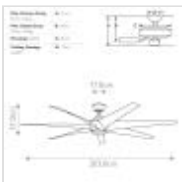

PRODUCT DETAILS

This modern 80 inch Lehr ceiling fan brings you air with flair. The 7 long blades gently curve into the cylindrical housing creating the perfect contemporary touch for your home. This Antique Satin Silver fan is perfect for larger rooms and spaces. It is made of a composite material that is corrosion-resistant to withstand harsh outdoor elements such as extreme heat, saltwater spray, intense cold and constant UV exposure.