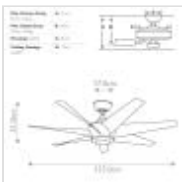

**KLF-LEHR2-54-AS**

Lehr II - 54in / 137cm Fan - Antique Satin Silver

**DETAILS**

<b>BRAND</b>	Kichler
<b>SUITABLE LOCATION</b>	Exterior
<b>GUARANTEE</b>	Limited Lifetime
<b>IP RATING</b>	IP44
<b>FAN MOTOR SIZE</b>	125
<b>FAN MOTOR TYPE</b>	DC
<b>FAN SPEEDS</b>	6 Forward Speeds, Reverse & Motor Off
<b>DOWNROD INCLUDED</b>	1 X 203mm
<b>BOX WEIGHT</b>	9.89 Kg
<b>FAN NOISE DBA</b>	39.9

**PRODUCT DETAILS**

The Lehr(TM) II, in Antique Satin Silver is a smaller 54-inch model, making it practical for residential applications. The Lehr(TM) II is made of a composite material that is corrosion-resistant to withstand harsh outdoor elements such as extreme heat, saltwater spray, intense cold and constant UV exposure.